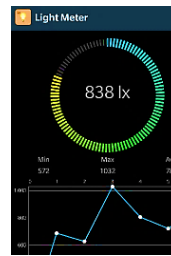

2D Video APP: Starterstkit  
Quick Start

1. **Install Light Meter App on your mobile phone**
  - a. Controle light: 800lx is needed for high Speed

2. **Position camera to subject on treadmill** (Type IDS UI-3240LE-C-HQ)

Hight: camera to ground  
60 cm

Wide: camera to subject  
160 cm

3. **Position Camera on the Tripod** (Type IDS UI-3240LE-C-HQ)

The camera is turned 90° on the Tripod

This is an opportunity to use maximum resolution of a walking (running) subject